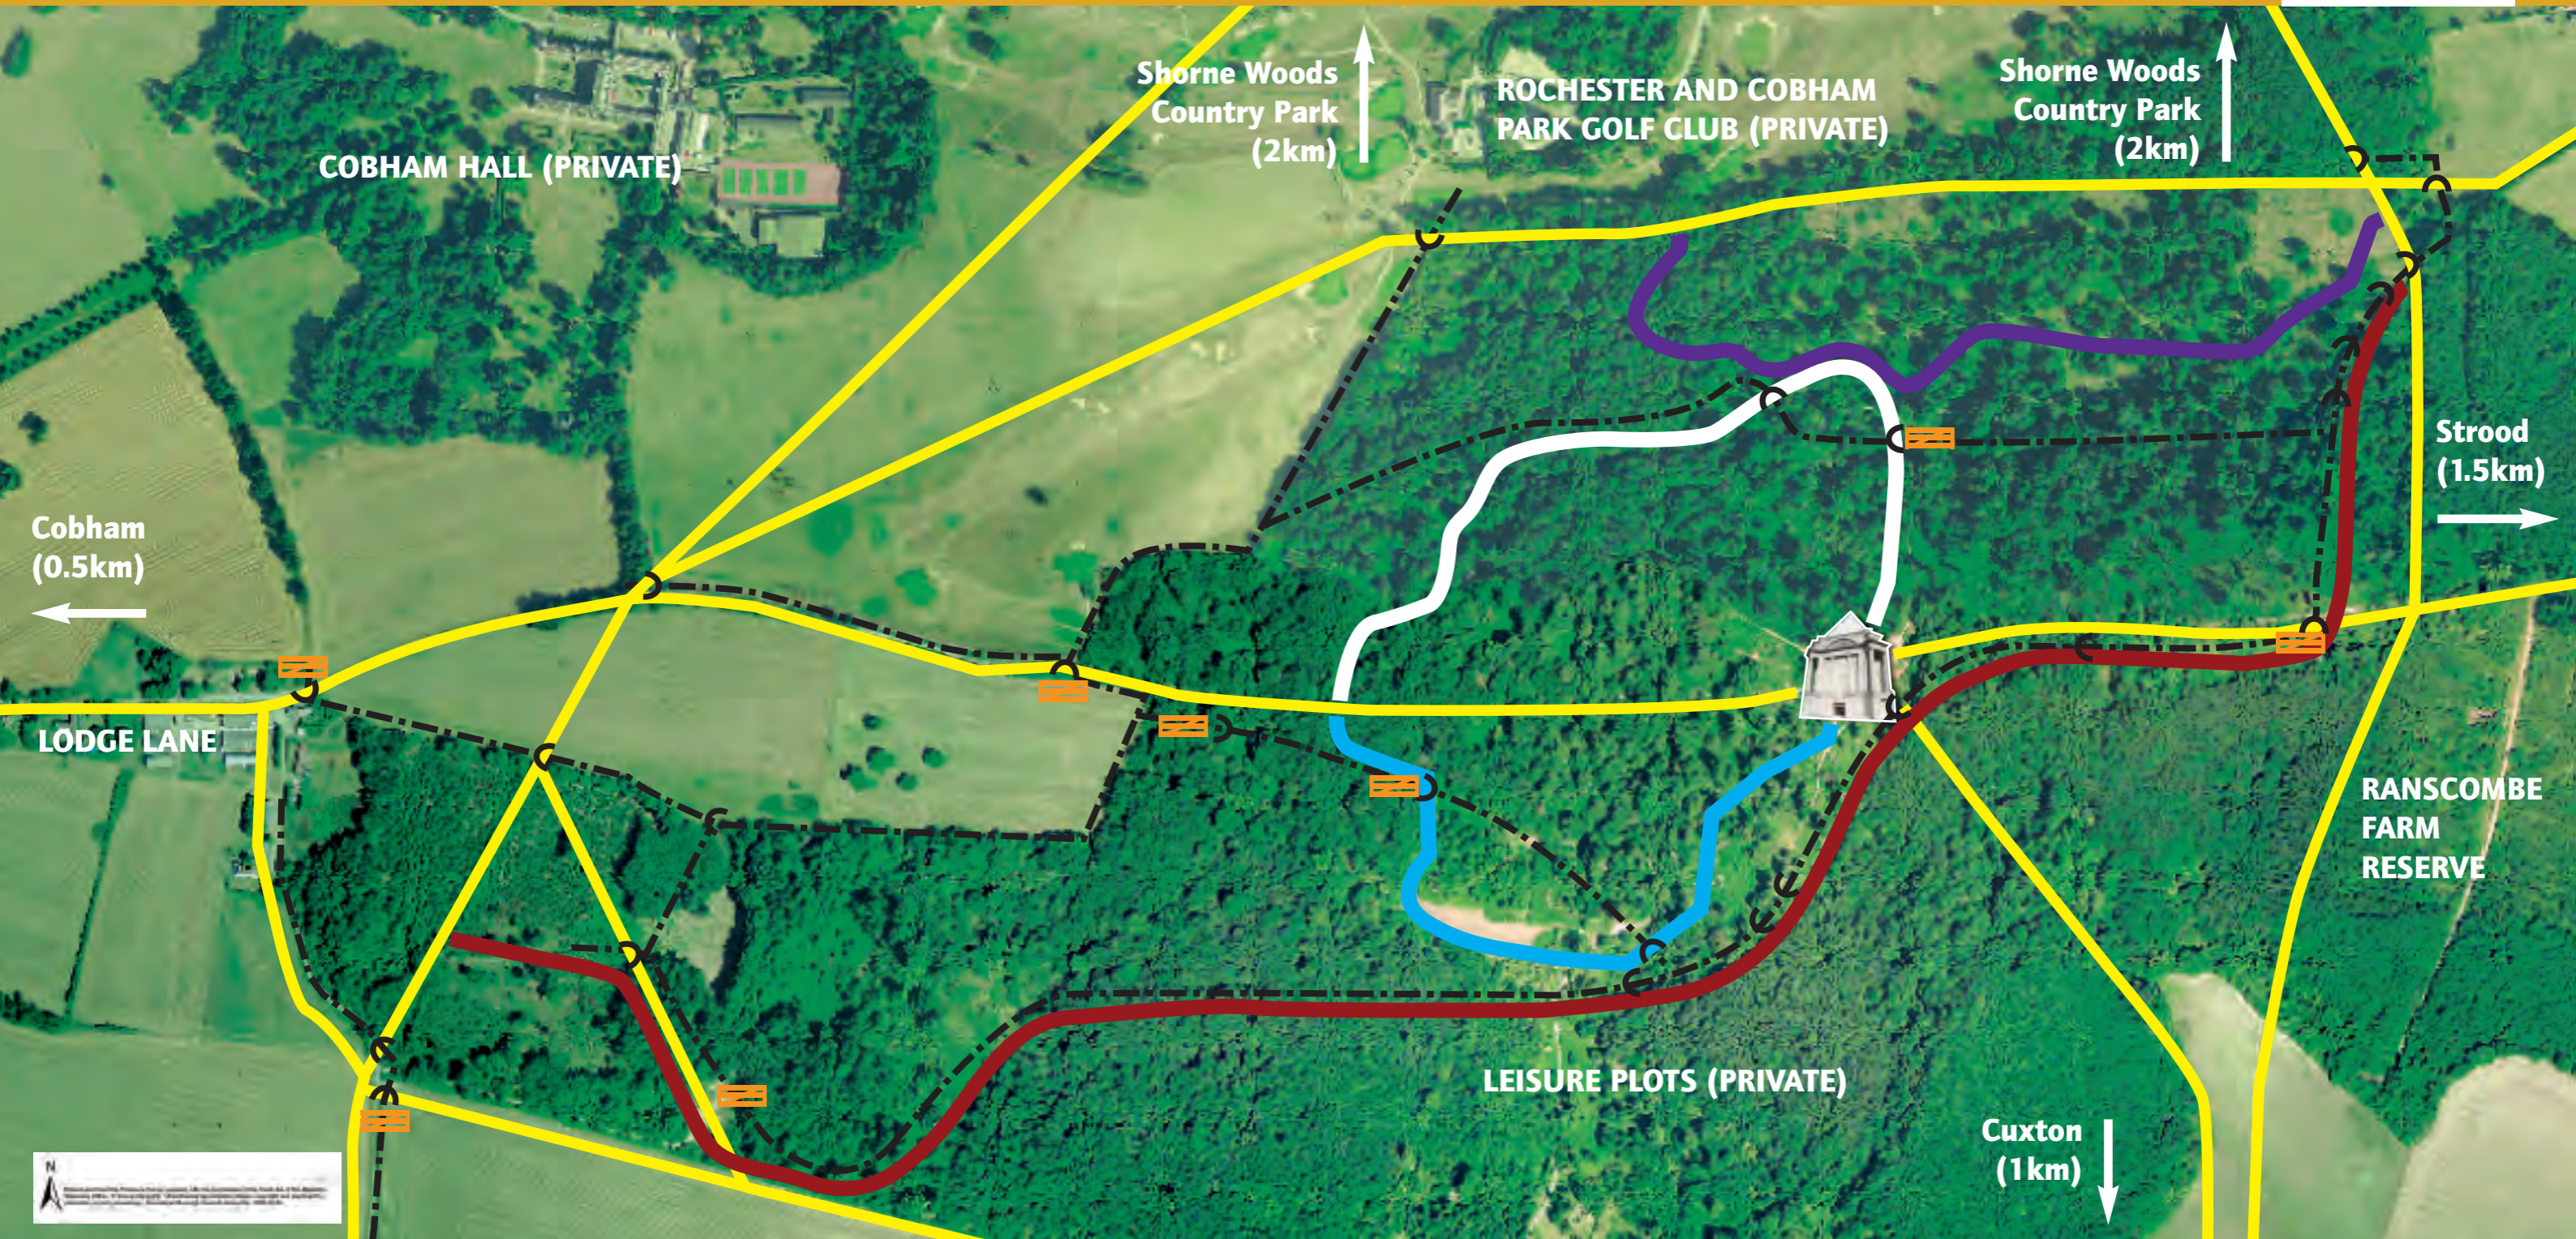

Cobham Wood Footpaths

COBHAM ASHENBANK
MANAGEMENT
SCHEME

Key

| | | |
|-----------------|--------------------|-------------------|
| Public footpath | Purple Trail | Field gate |
| White Trail | Warren Plain Trail | Kissing gate |
| Boundary Trail | Fence | Darnley Mausoleum |

Please be aware that paths may be muddy. All paths except the Purple Trail have steep slopes.